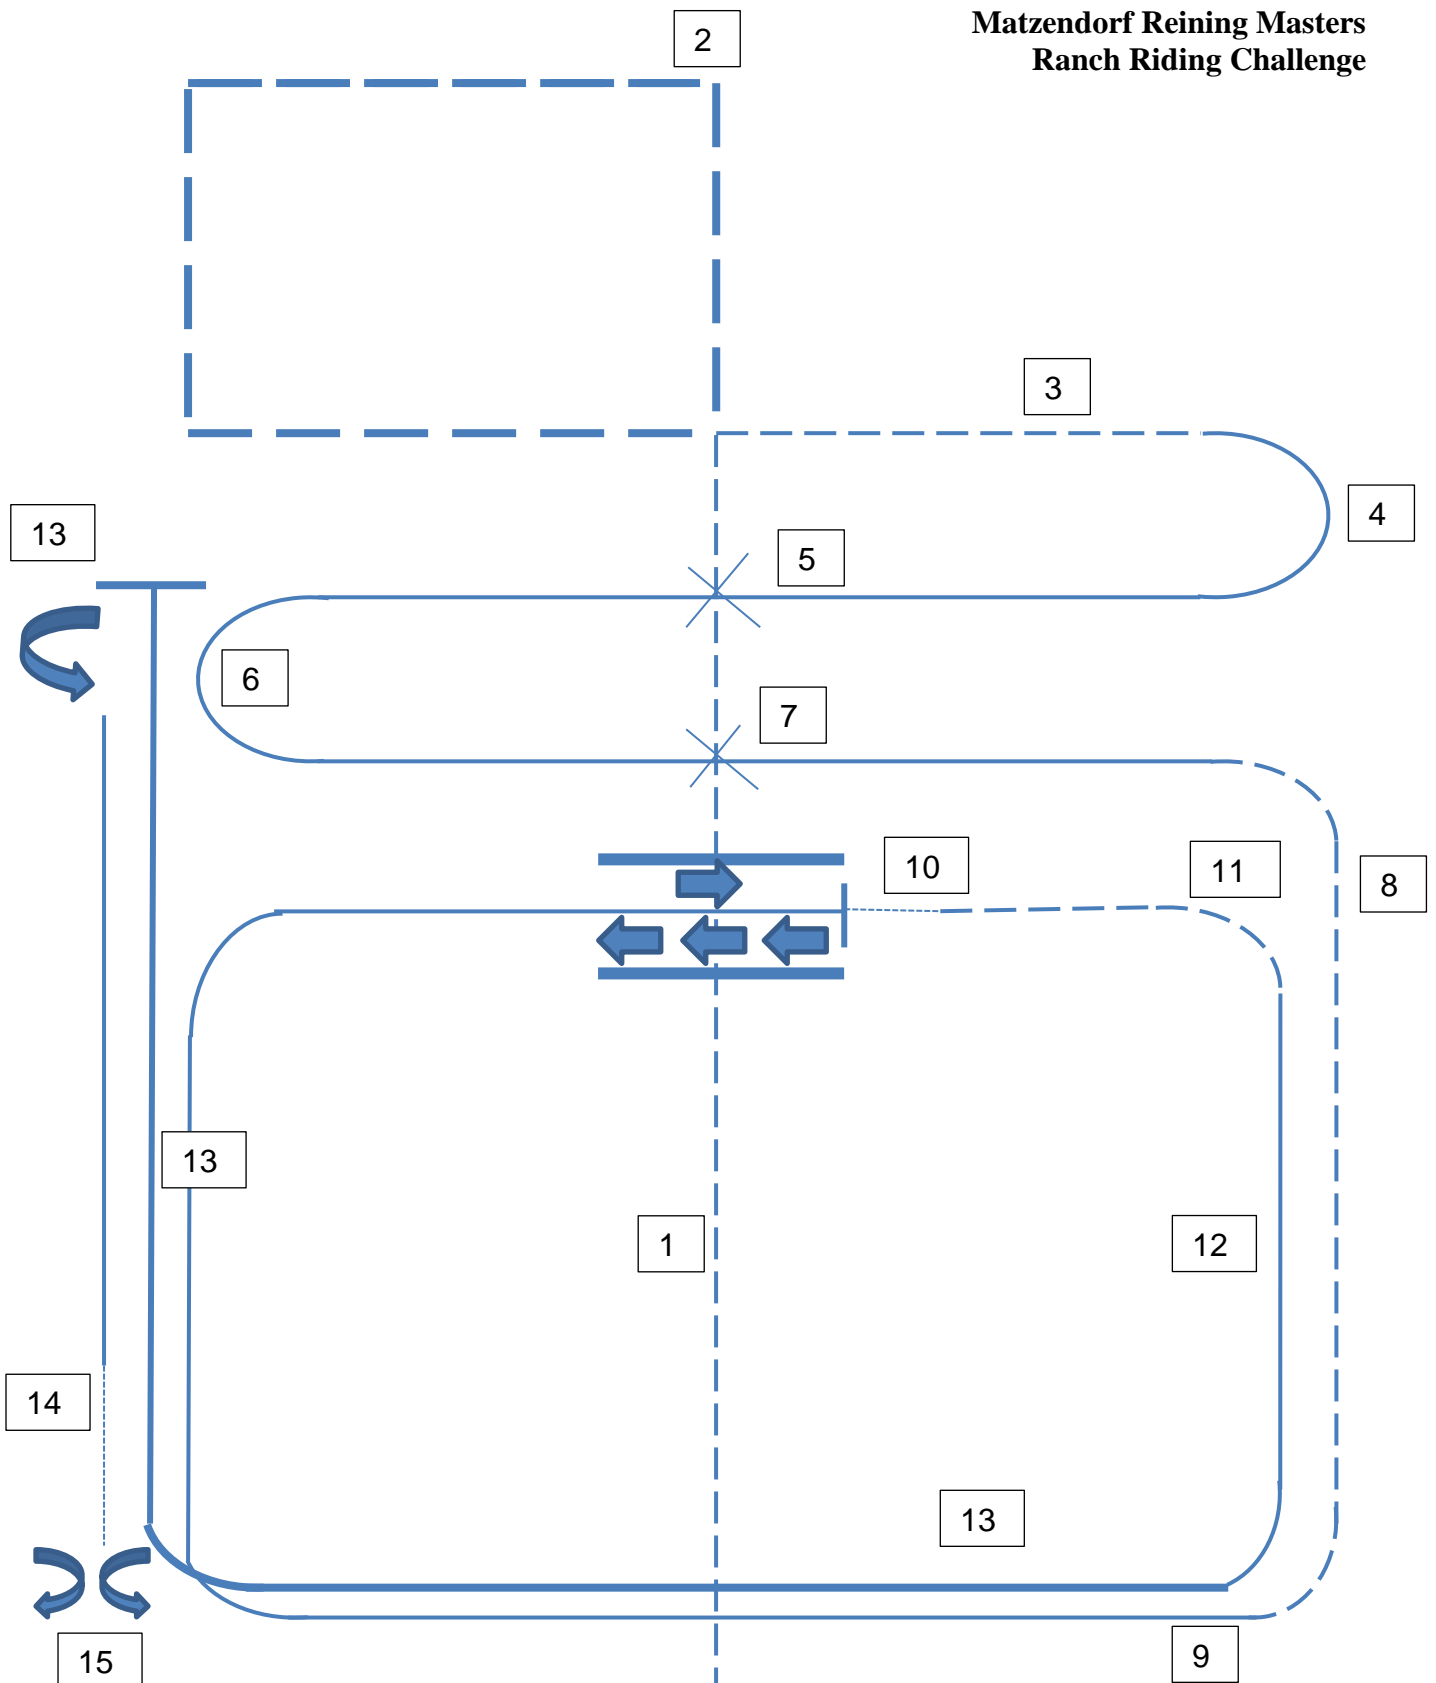

# Matzendorf Reining Masters Ranch Riding Challenge

- 1 Jog and jog over poles
- 2 Extended jog
- 3 Jog
- 4 Right lead lope
- 5 Change leads (flying or simple)
- 6 Left lead lope
- 7 Change leads (flying or simple)
- 8 Jog

- 9 Lope right lead into chute and back up
- 10 Walk out
- 11 Jog
- 12 Lope right lead
- 13 Extended lope
- 13 Stop + rollback left – lope left
- 14 Walk
- 15 Stop – 2 turns left or right